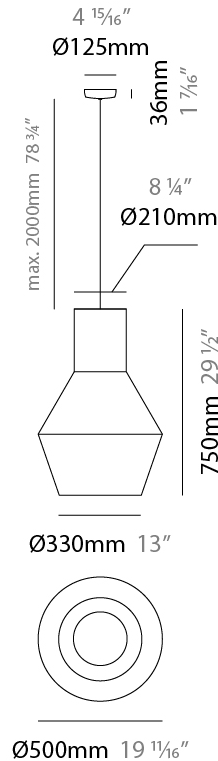

PROJECT
TYPE
SPECIFIER
QUANTITY
DATE

TINA SUSPENSION

D111107-

base number Finish
Options

1. To build a product code in our configurator select the specify button on the base model # product page
2. To build a manual product code on this datasheet choose from the options listed below in blue font and add the suffix to the base model #

GENERAL

Series: Tina
Partner: Ole
Division: Design
Installation: Suspension
Product Type: Pendant
Mounting Location: Ceiling

PHYSICAL

Shape: Abstract
Diameter (mm): 500
Diameter (in): 19 11/16
Height (mm): 750
Height (in): 29 1/2
Max. Overall Height (mm): 2750
Max. Overall Height (in): 108 1/4
Fixture Finish: BEI / BLK / BLU / COG / DGN / GRY / MRN / MOC / MUS / OLV / SIL / STN / TER / WHI
Holder Finish: MBK
Fixture Material: Fabric Cord / Metal
Primary Material: Fabric - Recycled
Cable Details: 2000mm Cable
Upon Request: Other fabric cord colors available upon request (see downloadable finish chart) Matte White Holder

ELECTRICAL

Number of Lamps: 1
Lamp Type: LED Retrofit
Lamp Shape: A19
Bulb Included: Bulb Not Included
Max. Wattage Per Lamp (W): 15
Lamp Base: E26
Input Voltage (V): 120
Upon Request: 277Vac / GU24

LED

OPTICAL

RATINGS AND CERTIFICATIONS

Certified By: Certified for North American Standards
IP rating: IP20